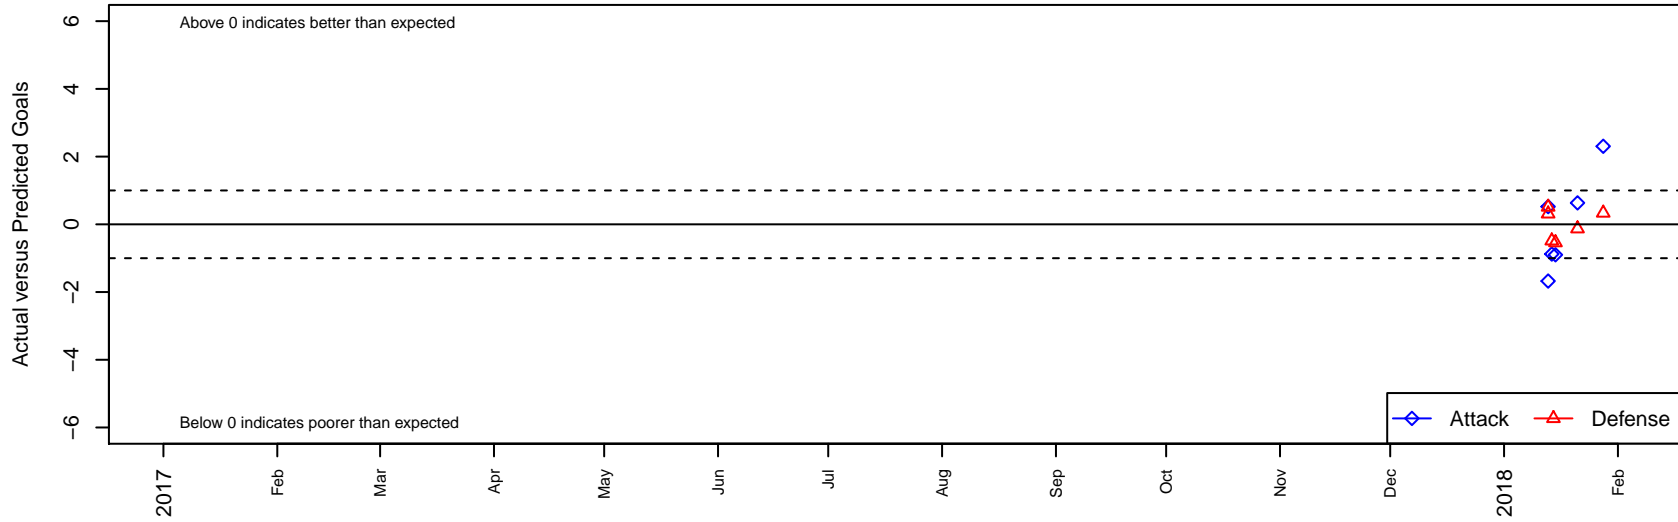

Rogue Valley Timbers Red Velocity G99

Rogue Valley SC
 Medford, OR
 G99 total strength=2028
 attack=64.17 defense=77.49
 spr league = PTT Win G99 Premier

alt names used:
 Rogue Valley Timbers RVT 99G Red
 RV Timbers 99G Red

Venues played:
 2017 Portland Winter Showcase U19
 2017 PTT Winter G99 Premier

Rogue Valley Timbers Red Velocity G99
 Dots are actual minus expected GF (blue circles) and GA (red triangles).
 Blue line is smoothed change in attack strength. Red is smoothed change in defense strength.